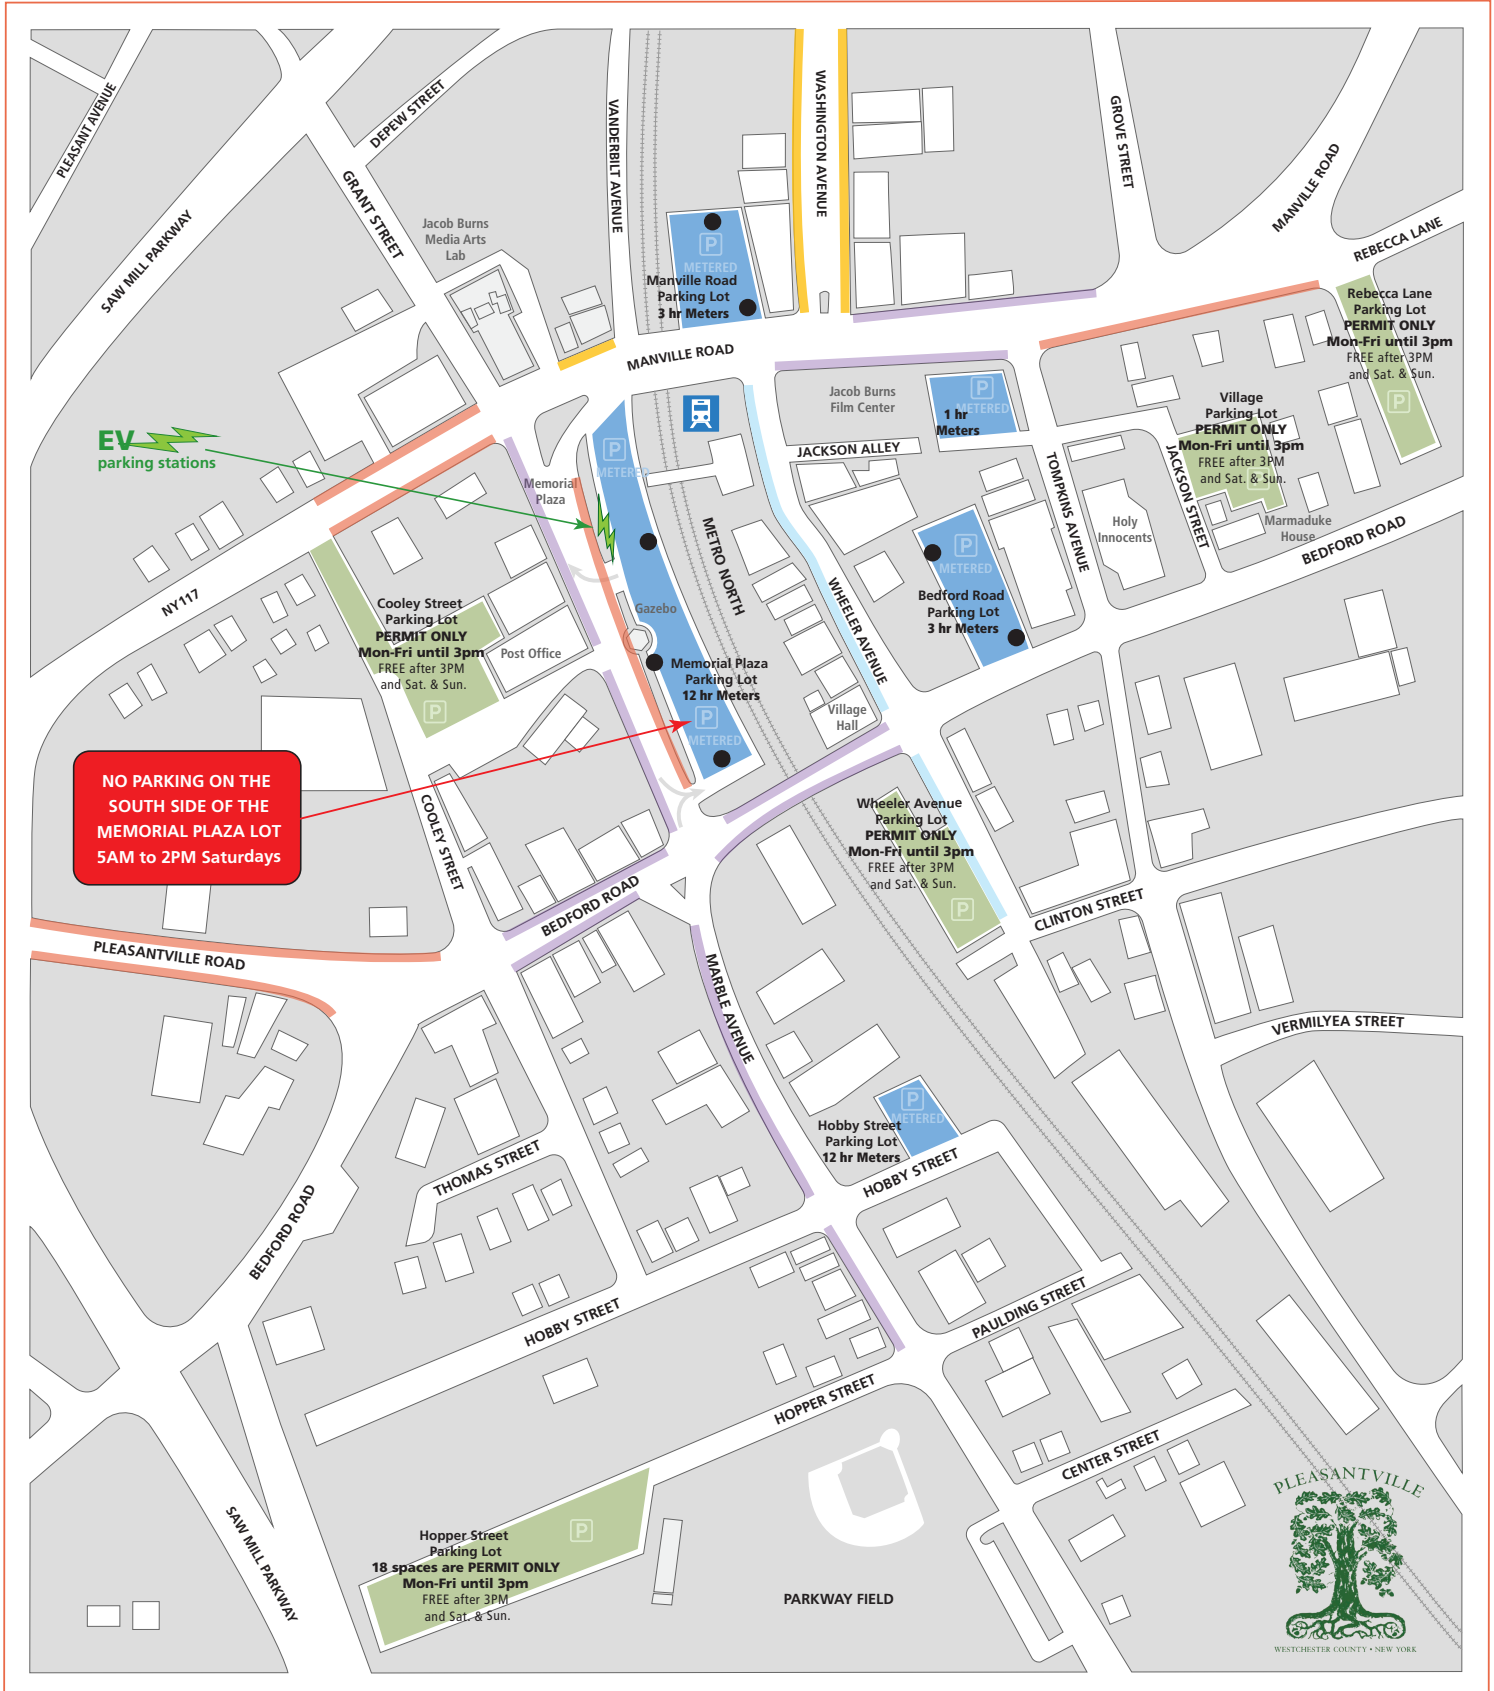

PLEASANTVILLE PARKING MAP

MON-SAT Memorial Plaza Pay to Park or Permit

MON-FRI Parking with Permit Only in
Rebecca, Hopper, Village, Wheeler, Cooley - FREE SAT/SUN

Permit lot  Metered lot  Meter Kiosk 

Street Meter/Parking Time Limit Key

 20 min. meters up to 1 hr  1 hr  2 hr  12 hr

All public metered lots are free after 6PM and all day Sunday

NO PARKING ON THE SOUTH SIDE OF THE MEMORIAL PLAZA LOT 5AM to 2PM Saturdays